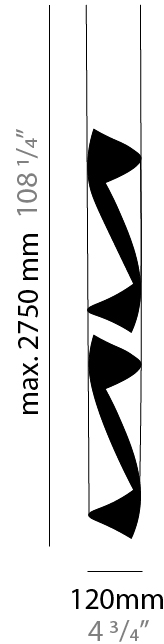

HUE SUSPENSION

D131018- _____
base number

1. To build a product code in our configurator select the specify button on the base model # product page
2. To build a manual product code on this datasheet choose from the options listed below in blue font and add the suffix to the base model #

GENERAL

Series: HUE
Brand: Knikerboker
Division: Design
Mounting Type: Suspension
Mounting Location: Ceiling
Subcategory: Pendant

PHYSICAL

Shape: Abstract
Diameter (mm): 120
Diameter (in): 4 3/4
Height (mm): 1100
Height (in): 43 5/16
Max. Overall Height (mm): 2750
Max. Overall Height (in): 108 3/4
Light Distribution: Direct / Indirect
Fixture Finish: EWH / EBK / MAN / COF / PRD / SLF / GLF / CLF / BRL / EWS / EWG / EWC / EWR / EBS / EBG / EBC / EBC / EBB / MAS / MAD / MAC / MAB / COS / CGO / CCL / CBL / PRS / PRG / PRC / PRB
Fixture Material: Metal
Cable Details: 1 Silicone Cable 2000mm / 78 3/4"

ELECTRICAL

Number of Lamps: 4
Lamp Type: LED Retrofit
Lamp Shape: MR16
Bulb Included: Bulb Not Included
Max. Wattage Per Lamp (W): 6.5
Lamp Base: GU10
Input Voltage (V): 120

LED

OPTICAL

RATINGS AND CERTIFICATIONS

Certified By: Certified for North American Standards
IP rating: IP20

PROJECT
TYPE
SPECIFIER
QUANTITY
DATE