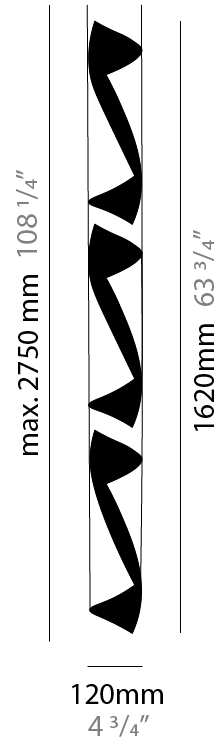

HUE SUSPENSION

D131024- _____
base number

1. To build a product code in our configurator select the specify button on the base model # product page
2. To build a manual product code on this datasheet choose from the options listed below in blue font and add the suffix to the base model #

GENERAL

Series: HUE
Brand: Knikerboker
Division: Design
Mounting Type: Suspension
Mounting Location: Ceiling
Subcategory: Pendant

PHYSICAL

Shape: Abstract
Diameter (mm): 120
Diameter (in): 4 3/4
Height (mm): 1620
Height (in): 63 3/4
Max. Overall Height (mm): 2750
Max. Overall Height (in): 108 1/4
Light Distribution: Direct / Indirect
Fixture Finish: EWH / EBK / MAN / COF / PRD / SLF / GLF / CLF / BRL / EWS / EWG / EWC / EWR / EBS / EBG / EBC / EBC / EBB / MAS / MAD / MAC / MAB / COS / CGO / CCL / CBL / PRS / PRG / PRC / PRB
Fixture Material: Metal
Cable Details: 1 Silicone Cable 2000mm / 78 3/4"

ELECTRICAL

Number of Lamps: 6
Lamp Type: LED Retrofit
Lamp Shape: MR16
Bulb Included: Bulb Not Included
Max. Wattage Per Lamp (W): 6.5
Lamp Base: GU10
Input Voltage (V): 120

LED

OPTICAL

RATINGS AND CERTIFICATIONS

Certified By: Certified for North American Standards
IP rating: IP20

PROJECT
TYPE
SPECIFIER
QUANTITY
DATE